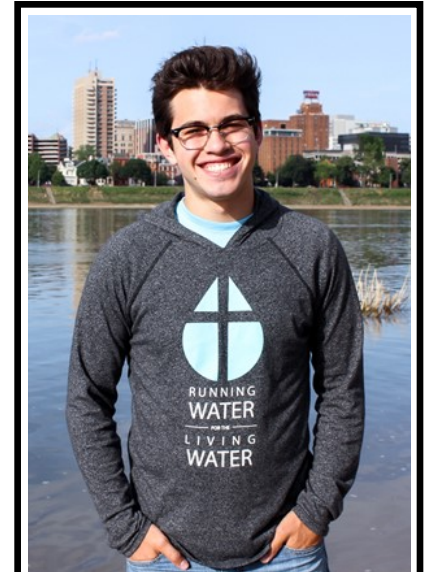

Running Water for the Living Water Apparel

V-Neck Next Level 6240
Color = Navy
S - XL \$20, XXL+ \$24
Size "Men's Small" Pictured

Baseball Tee Next Level 6051
Color = Black / Heather Gray
S - XL \$20, XXL+ \$24
Size "Men's Small" Pictured

Racerback Next Level 1533
Color = Gray
S - XL \$20, XXL+ \$24
Size "Ladies Medium" Pictured (runs small)

Raglan Hoody Next Level 2021
Color = Black
S - XL \$25, XXL+ \$29
Size "Men's Medium" Pictured

WOMENS SIZE (USA)		
SIZE	SHOE SIZE	CALF SIZE
S/M	5.5-8.5	9in - 15in
L/XL	8-15.5	14in - 19in